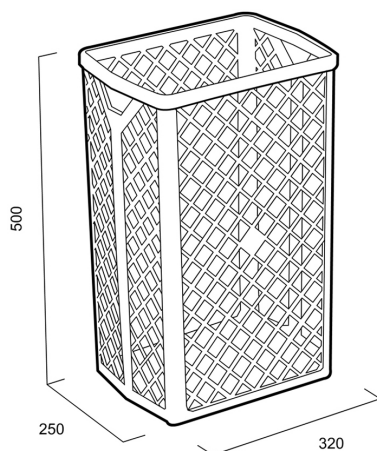

Katrin Waste Bin 40 I

4287

- Waste bin that holds 40 litres of paper, which means that the toilet environment stays clean.
- Made from ABS Plastic (white).
- Can be wall mounted, freeing up floor space.
- Light, robust and simple to empty.

ISO 9001 ISO 14001

Product

x 320 mm
y 500 mm
z 250 mm

White

0.2 kg

Transport package

x 350 mm
y 880 mm
z 555 mm

6

1.7 kg

VE

6414301004287

Pallet information

x 800 mm
y 2250 mm
z 1200 mm

9

40,6 kg

6414301004294

Dimensions

Positioning guide