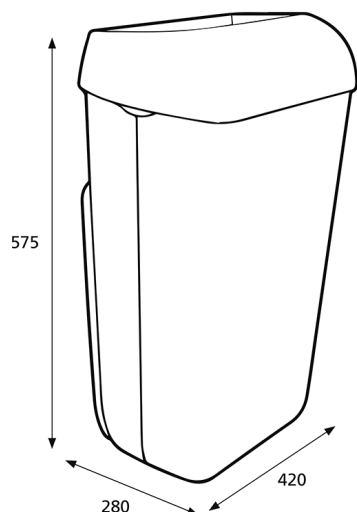

# Katrin Waste Bin with Lid 50 l

91912

- Waste bin that holds 50 litres of paper, which means that the toilet environment stays clean.
- Made from ABS Plastic.
- Can be used with or without a lid.
- Can be wall mounted, freeing up floor space.
- Light, robust and simple to empty.

## Product

x 420 mm  
y 575 mm  
z 280 mm

White

2,8 kg

## Pallet information

x 800 mm  
y 2550 mm  
z 1200 mm

22

167,42 kg

6414300091936

## Dimensions