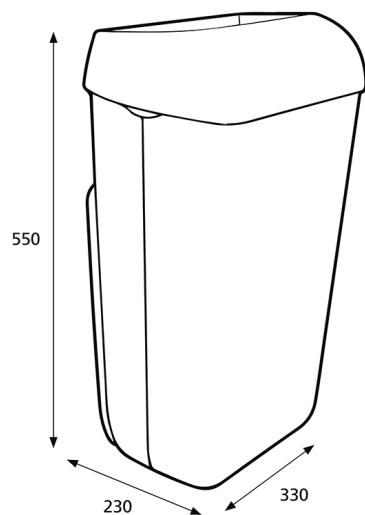

Katrin Waste Bin with Lid 25 l

92261

- Waste bin that holds 25 litres of paper, which means that the toilet environment stays clean.
- Made from ABS Plastic.
- Can be used with or without a lid.
- Can be wall mounted, freeing up floor space.
- Light, robust and simple to empty.

ISO 9001 ISO 14001

Product

x 330 mm
y 550 mm
z 230 mm

Black

2,2 kg

Transport package

x 335 mm
y 600 mm
z 235 mm

2

5,19 kg

VE

6414300092261

Pallet information

x 800 mm
y 2285 mm
z 1200 mm

39

227,71 kg

6414300092278

Dimensions

Positioning guide