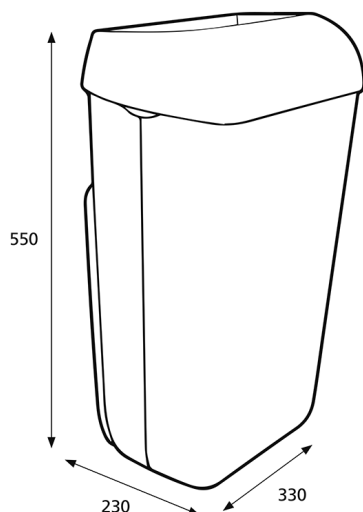

Katrin Waste Bin with Lid 25 l

91899

- Waste bin that holds 25 litres of paper, which means that the toilet environment stays clean.
- Made from ABS Plastic.
- Can be used with or without a lid.
- Can be wall mounted, freeing up floor space.
- Light, robust and simple to empty.

ISO 9001 ISO 14001

Product

x 330 mm
y 550 mm
z 230 mm

White

2,2 kg

Transport package

x 335 mm
y 600 mm
z 235 mm

2

5,19 kg

VE

6414300091899

Pallet information

x 800 mm
y 2285 mm
z 1200 mm

39

227,71 kg

6414300091905

Dimensions

Positioning guide