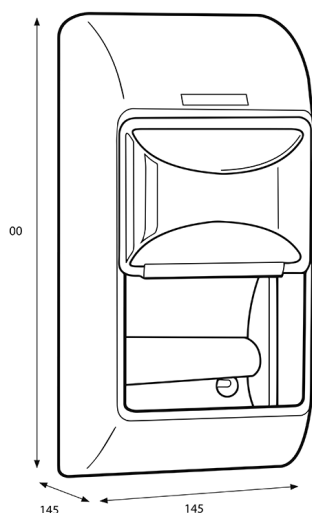

Katrin Toilet 2-Roll Dispenser

104452

- Practical dispenser for conventional toilet rolls.
- Holds 2 toilet rolls (including 115 mm luxury quality rolls).
- Made from ABS Plastic Robust and reliable.
- Inspection window shows when it is time to refill the paper.
- Suitable for left and right hand corners (switchable roll holder).
- Simple to load, install and maintain.
- Lockable.

ISO 9001 ISO 14001

Product

x 145 mm
y 300 mm
z 145 mm

Black

0,71 kg

Transport package

x 160 mm
y 310 mm
z 160 mm

1

0,9 kg

6414300104452

Pallet information

x 800 mm
y 2550 mm
z 1200 mm

255

254,65 kg

6414300104469

Dimensions

Positioning guide