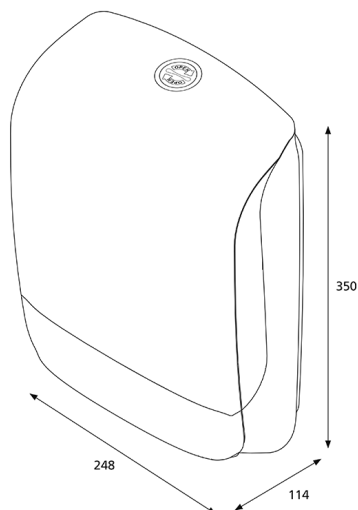

Katrin Inclusive Hand Towel Dispenser Mini

92087

- The cover opens downwards for easy refilling.
- The lock can be used with or without a key.
- Katrin Hand Towel Mini Dispensers are designed for small spaces.
- Suitable Katrin products are One Stop and Non Stop folded Hand Towels which have a maximum width 210 mm.

ISO 9001 ISO 14001

Product

x 248 mm
y 350 mm
z 114 mm

Black

0,982 kg

Transport package

x 256 mm
y 360 mm
z 123 mm

1

1,176 kg

6414300092087

Pallet information

x 800 mm
y 1230 mm
z 1200 mm

81

120,406 kg

6414300092094

Dimensions

Positioning guide