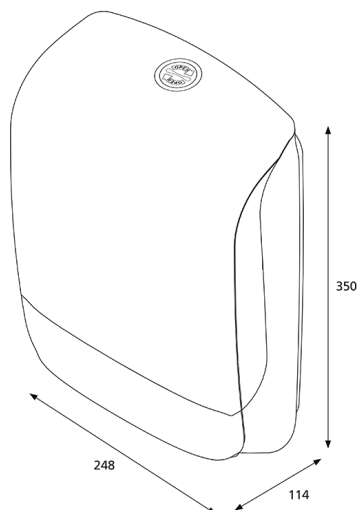

Katrin Inclusive Hand Towel Dispenser Mini

90182

- The cover opens downwards for easy refilling.
- The lock can be used with or without a key.
- Katrin Hand Towel Mini Dispensers are designed for small spaces.
- Suitable Katrin products are One Stop and Non Stop folded Hand Towels which have a maximum width 210 mm.

ISO 9001 ISO 14001

Product

x 248 mm
y 350 mm
z 114 mm

White

0,982 kg

Transport package

x 256 mm
y 360 mm
z 123 mm

1

1,176 kg

6414300090182

Pallet information

x 800 mm
y 1230 mm
z 1200 mm

81

120,406 kg

6414300090199

Dimensions

Positioning guide