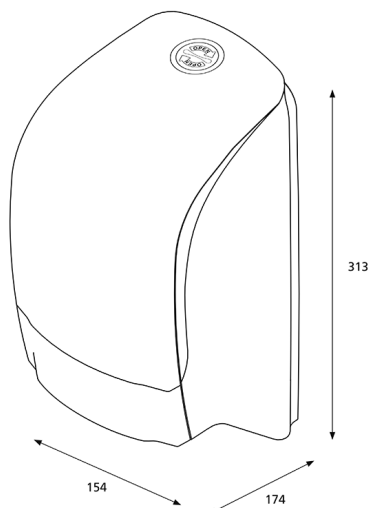

Katrin Inclusive System Toilet Dispenser

104605

- Holds two Katrin System toilet rolls.
- Seamless dispensing with drop-down roll system and adjustable roll brake.
- Easy and quick to refill.
- Can be refilled while the second roll is in use, so tissue is always available.
- 1360 - 1836 sheets, depending on paper quality.
- Two versions available: with or without core catcher.
- Better paper accessibility at the front of the dispenser opening.
- The lock can be used with or without a key.
- No searching around inside the dispenser opening for the loose end of the paper roll.

ISO 9001 ISO 14001

Product

x 154 mm
y 313 mm
z 174 mm

Black

0,871 kg

Transport package

x 316 mm
y 177 mm
z 157 mm

1

1,08 kg

6414300104582

Pallet information

x 800 mm
y 1249 mm
z 1200 mm

98

130,99 kg

6414300104599

Dimensions

Positioning guide