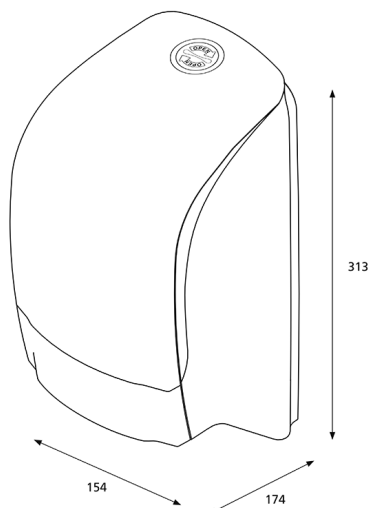

Katrin Inclusive System Toilet Dispenser

104582

- Holds two Katrin System toilet rolls.
- Seamless dispensing with drop-down roll system and adjustable roll brake.
- Easy and quick to refill.
- Can be refilled while the second roll is in use, so tissue is always available.
- 1360 - 1836 sheets, depending on paper quality.
- Two versions available: with or without core catcher.
- Better paper accessibility at the front of the dispenser opening.
- The lock can be used with or without a key.
- No searching around inside the dispenser opening for the loose end of the paper roll.

ISO 9001 ISO 14001

Product

x 154 mm
y 313 mm
z 174 mm

White

0,871 kg

Transport package

x 316 mm
y 177 mm
z 157 mm

1

1,08 kg

6414300104582

Pallet information

x 800 mm
y 1249 mm
z 1200 mm

98

130,99 kg

6414300104599

Dimensions

Positioning guide