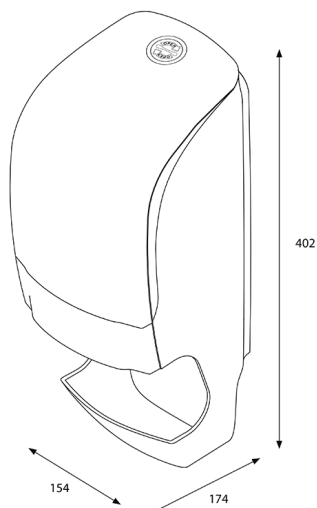

Katrin Inclusive System Toilet Dispenser with Core Catcher

92049

- Holds two Katrin System toilet rolls.
- Seamless dispensing with drop-down roll system and adjustable roll brake.
- Easy and quick to refill.
- Can be refilled while the second roll is in use, so tissue is always available.
- 1360 - 1836 sheets, depending on paper quality.
- Two versions available: with or without core catcher.
- Better paper accessibility at the front of the dispenser opening.
- The lock can be used with or without a key.
- No searching around inside the dispenser opening for the loose end of the paper roll.

ISO 9001 ISO 14001

Product

x 154 mm
y 402 mm
z 174 mm

Black

0,912 kg

Transport package

x 410 mm
y 185 mm
z 157 mm

1

1,132 kg

6414300092049

Pallet information

x 800 mm
y 1260 mm
z 1200 mm

72

106,654 kg

6414300092056

Dimensions

Positioning guide